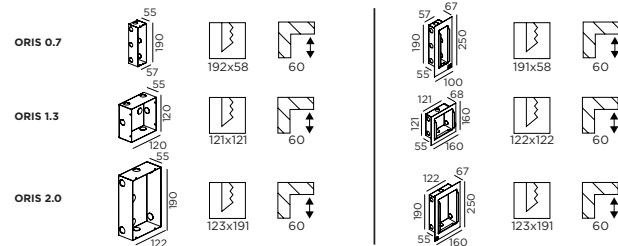

for power supplies see our catalogue
OPTIONAL, (ORDER SEPARATELY)

recessed housing - plaster kit
recessed housing - concrete housing

90012043
90012042

DIMENSIONS

MOUNTING INSTRUCTION

- 1 Make a hole in the ceiling according to the prescribed dimensions.