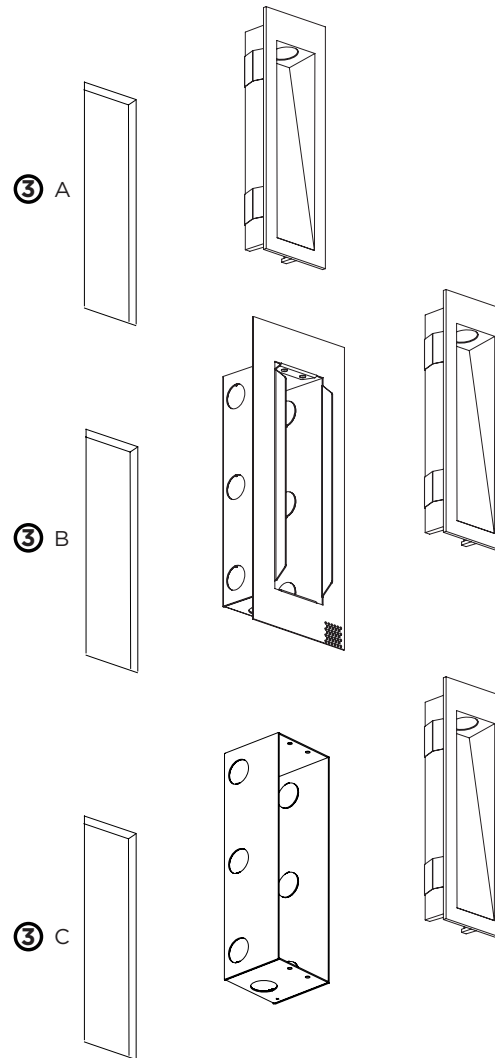

for power supplies see our catalogue
OPTIONAL, (ORDER SEPARATELY)

recessed housing - plaster kit
recessed housing - concrete housing

90012043
90012042

DIMENSIONS

MOUNTING INSTRUCTION

- 1 Make a hole in the ceiling according to the prescribed dimensions.