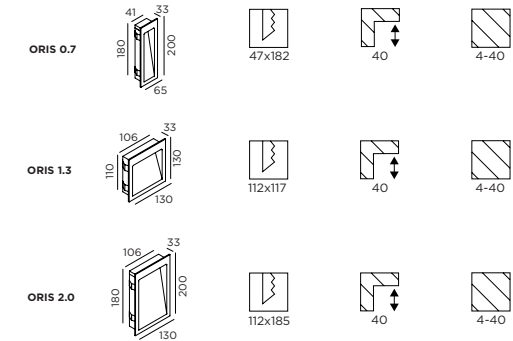

DIMENSIONS

MOUNTING INSTRUCTION

1. 1 Make a hole in the ceiling according to the prescribed dimensions.

POWER CONNECTION

1. 2 Exterior: WATERPROOF Connection

1. 3 A - Insert the fixture in the hole.
   B - Insert the fixture in the plaster kit
   C - Insert the fixture in the concrete housing