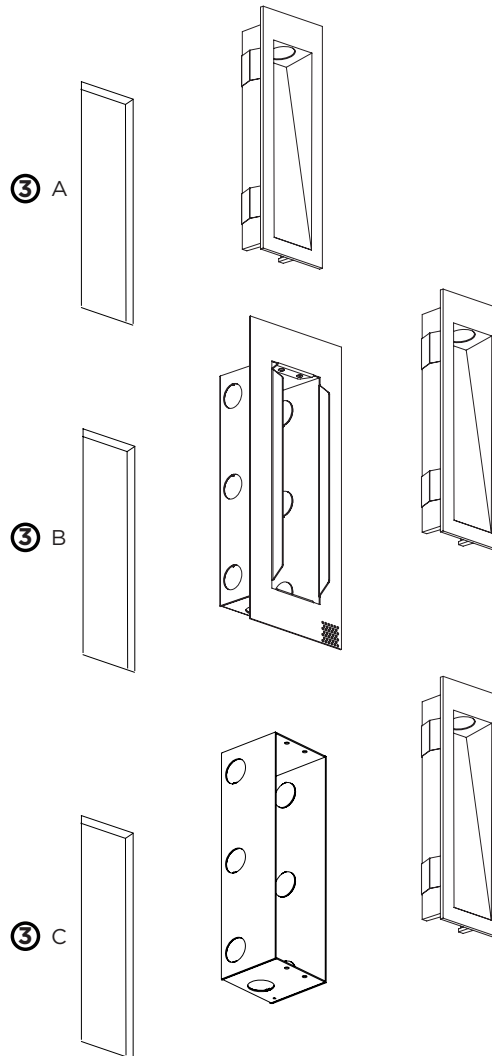

327361W4

ALWAYS USE

for power supplies see our catalogue
OPTIONAL, (ORDER SEPARATELY)

recessed housing - plaster kit
recessed housing - concrete housing

90012043
90012042

ORIS 0.7		
ORIS 1.3		
ORIS 2.0		

DIMENSIONS

ORIS 0.7	
ORIS 1.3	
ORIS 2.0	

MOUNTING INSTRUCTION

- 1 Make a hole in the ceiling according to the prescribed dimensions.

POWER CONNECTION

- 2 Interior: STANDARD version

- 3 A - Insert the fixture in the hole.
B - Insert the fixture in the plaster kit
C - Insert the fixture in the concrete housing